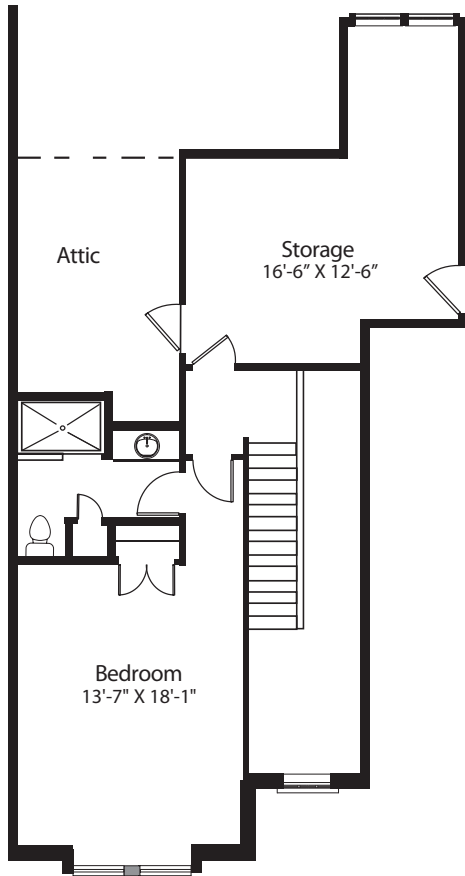

## Azalea

2 Bedroom with office | 2.5 Bath | approx. 2,010 sq. ft.

Optional second floor available upon location

FIRST FLOOR

Square footages are approximate and subject to change.

177 North Highland • Memphis, TN 38111  
(901) 515-2800 • [www.trezevantmanor.org](http://www.trezevantmanor.org)