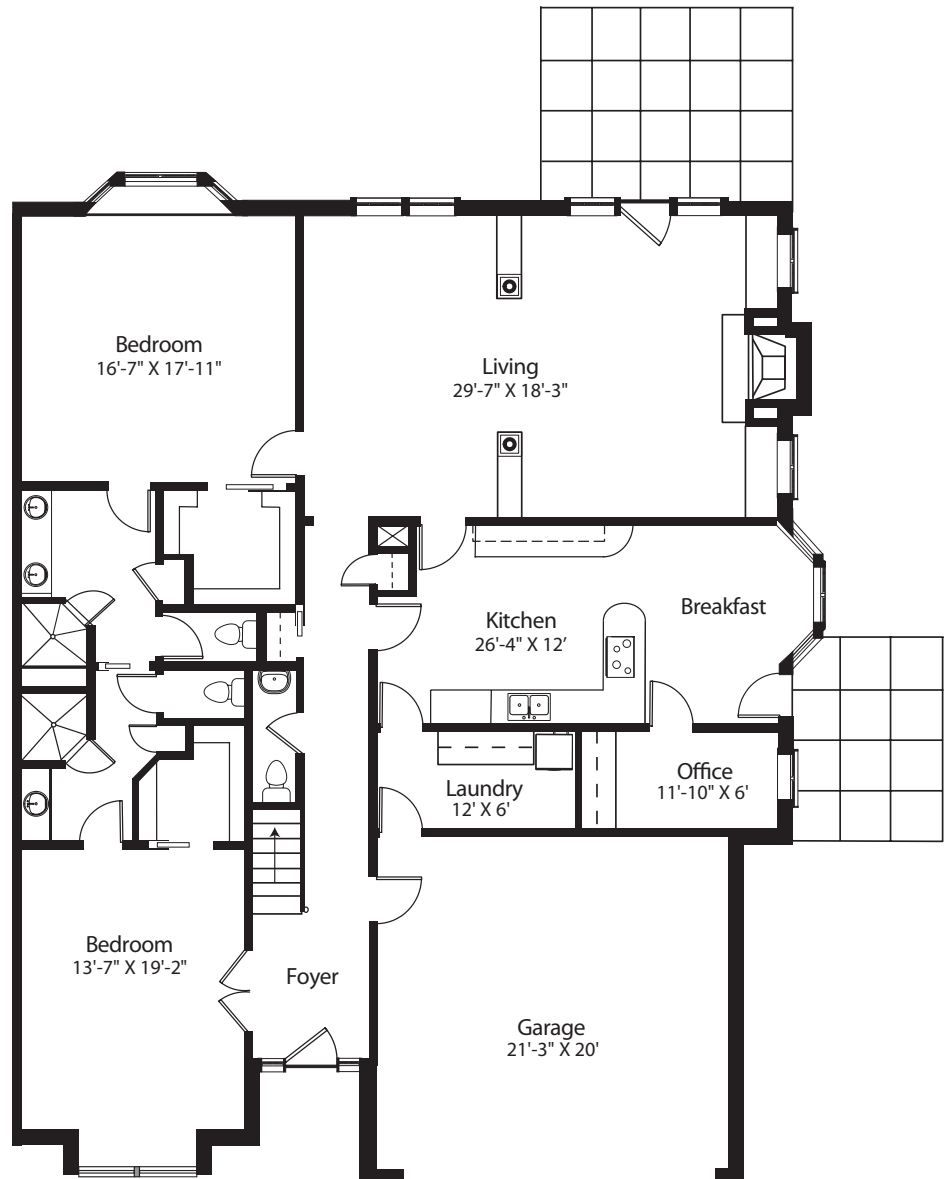

## Azalea

2 Bedroom with office | 2.5 Bath | approx. 2,010 sq. ft.

Optional second floor available upon location

FIRST FLOOR

Square footages are approximate and subject to change.

177 North Highland • Memphis, TN 38111  
(901) 515-2800 • [www.trezevantmanor.org](http://www.trezevantmanor.org)