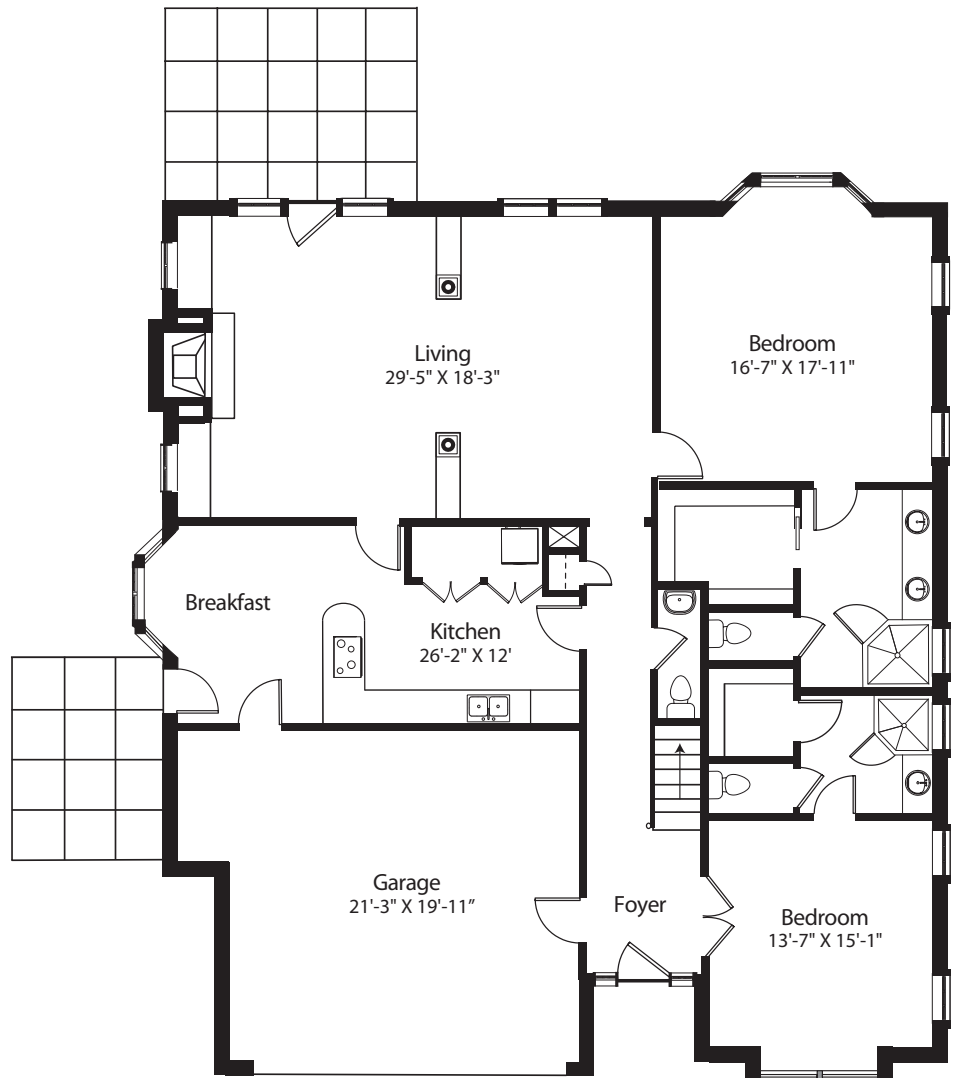

Trezevant

GARDEN HOMES

Camellia

2 Bedroom | 2.5 Bath | approx. 1,850 sq. ft.

Optional second floor available upon location

FIRST FLOOR

Square footages are approximate and subject to change.

177 North Highland • Memphis, TN 38111
(901) 515-2800 • www.trezevantmanor.org