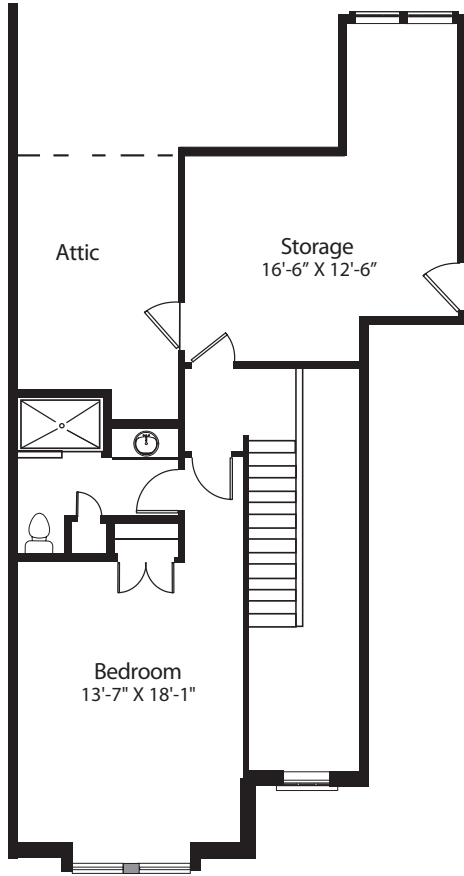

Trezevant

GARDEN HOMES

Camellia

2 Bedroom | 2.5 Bath | approx. 1,850 sq. ft.

Optional second floor available upon location

FIRST FLOOR

Square footages are approximate and subject to change.

177 North Highland • Memphis, TN 38111
(901) 515-2800 • www.trezevantmanor.org