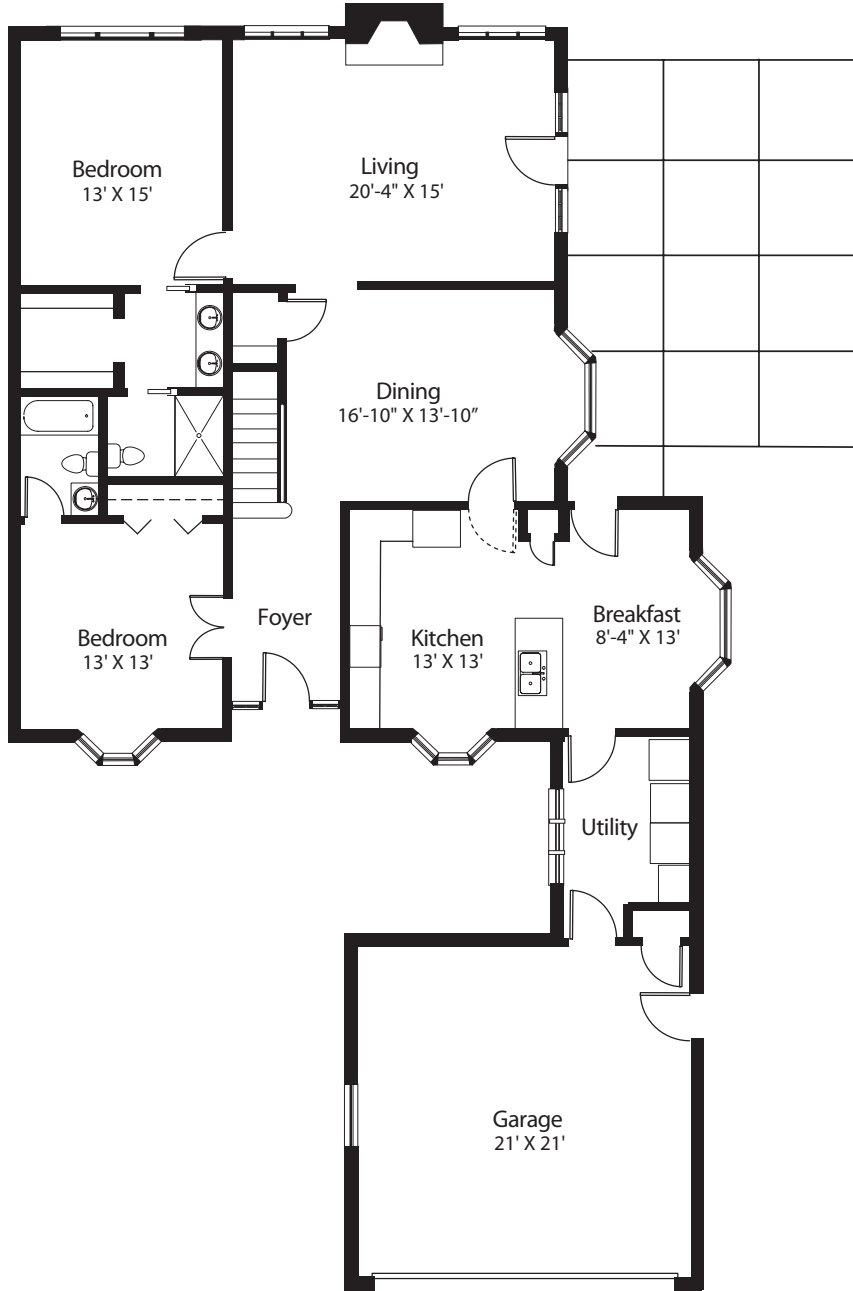

## Magnolia

2 Bedroom | 2 Bath | approx. 2,100 sq. ft.

FIRST FLOOR

Optional second floor available upon location

Square footages are approximate and subject to change.