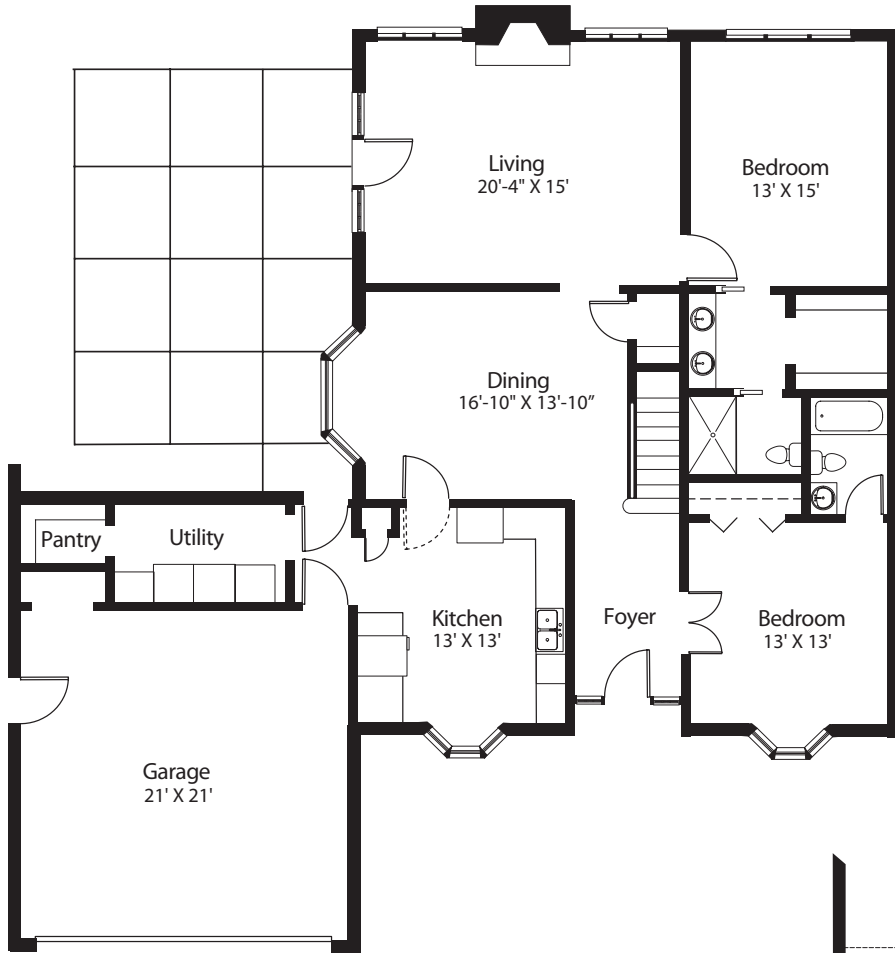

Trezevant

GARDEN HOMES

Oak

2 Bedroom | 2 Bath | approx. 1,850 sq. ft.

FIRST FLOOR

Optional second floor available upon location

Square footages are approximate and subject to change.