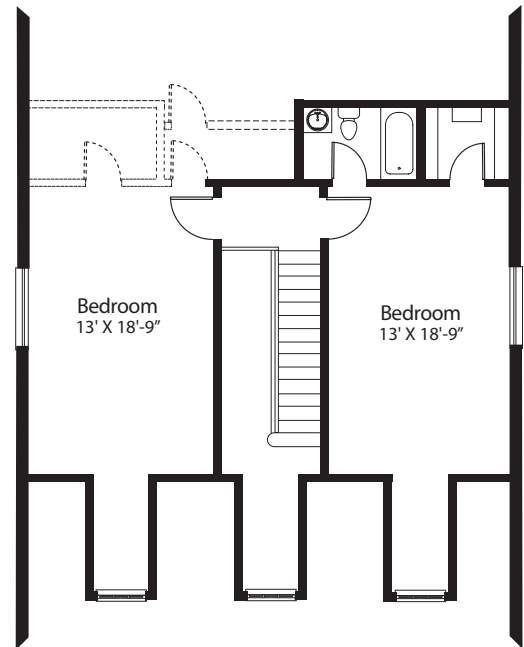

Trezevant

GARDEN HOMES

Oak

2 Bedroom | 2 Bath | approx. 1,850 sq. ft.

FIRST FLOOR

Optional second floor available upon location

Square footages are approximate and subject to change.