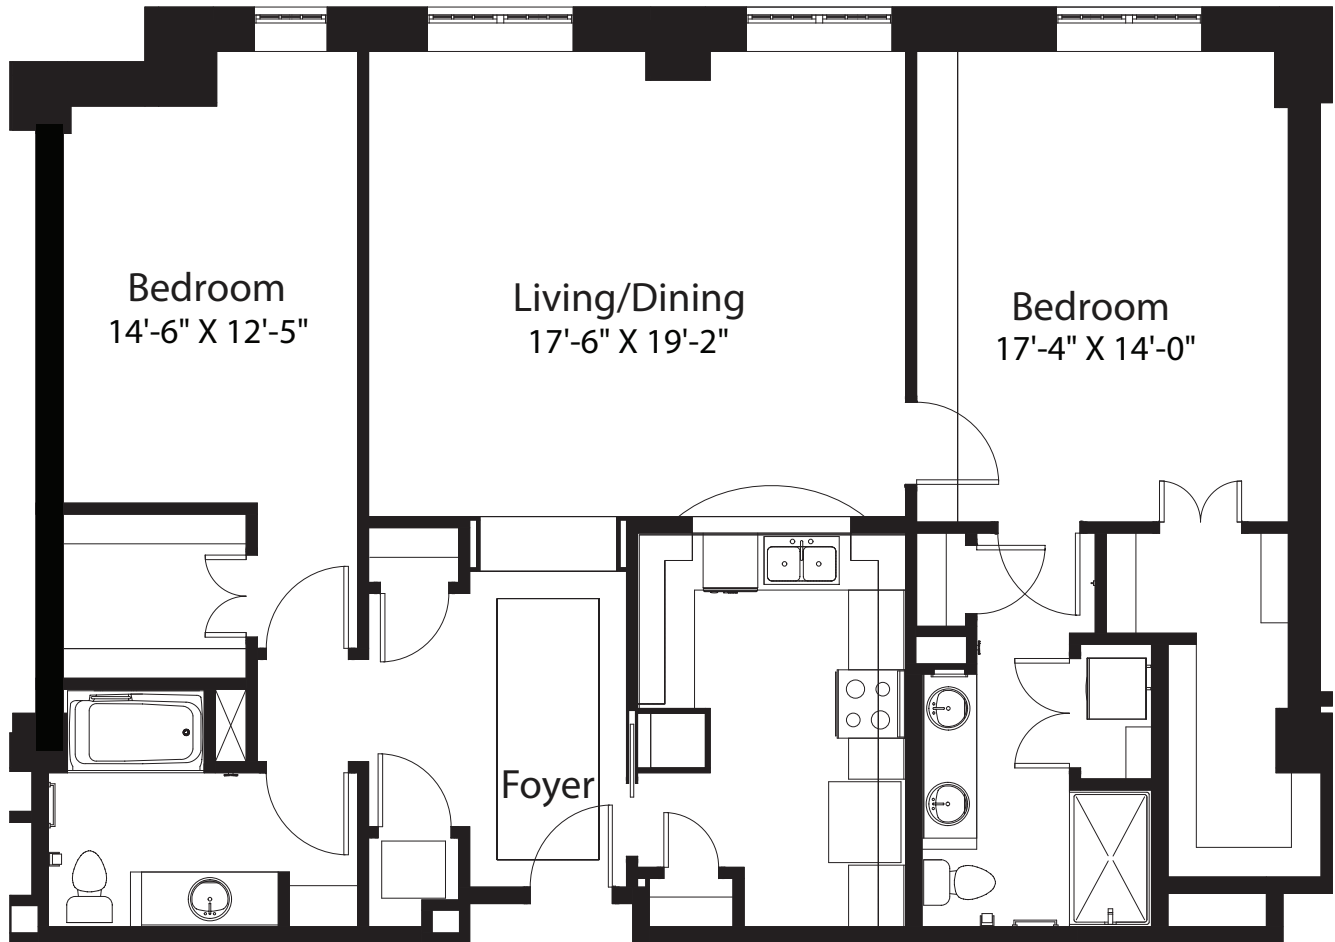

TREZEVANT PLACE

Aspen

2 Bedroom | 2 Bath | 1,448 sq. ft.

Square footages are approximate and subject to change.