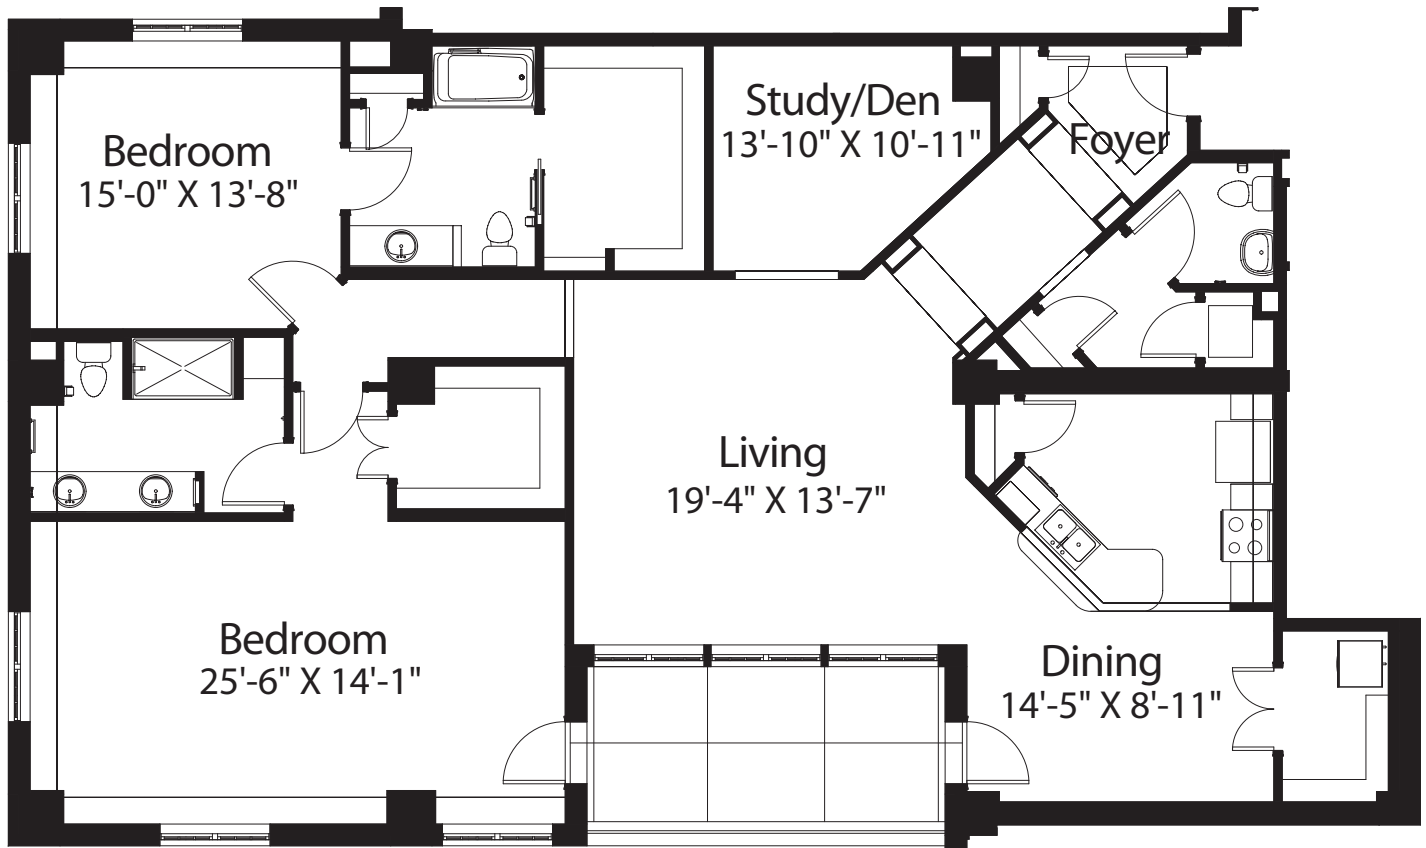

Trezevant

TREZEVANT PLACE

Cypress

2 Bedroom with study | 2.5 Bath | 2,012 sq. ft.

Square footages are approximate and subject to change.