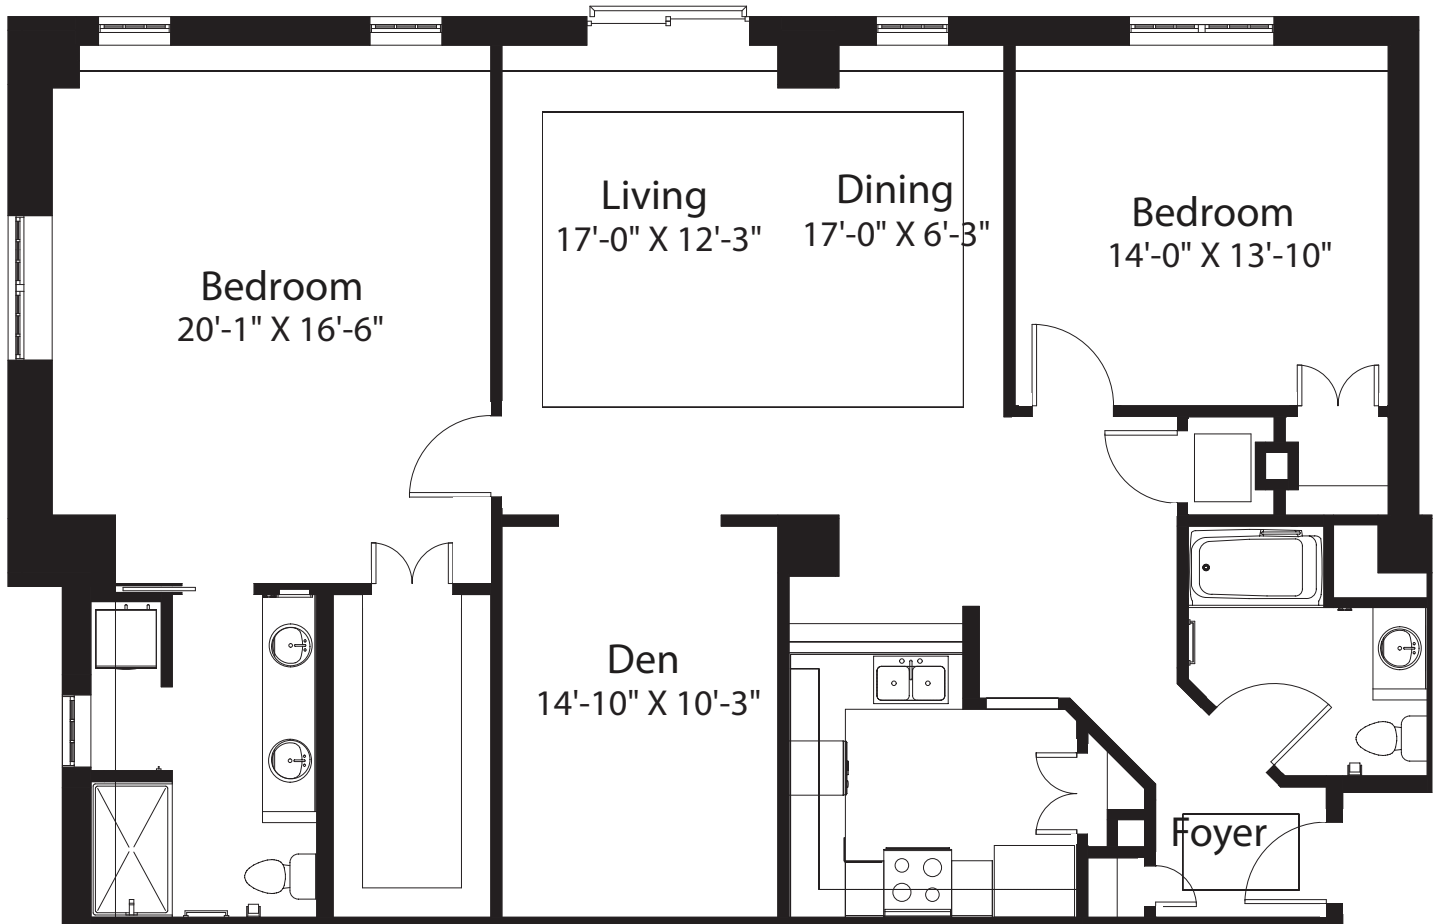

# TREZEVANT PLACE

*Fir*

2 Bedroom with study | 2 Bath | 1,736 sq. ft.

Square footages are approximate and subject to change.