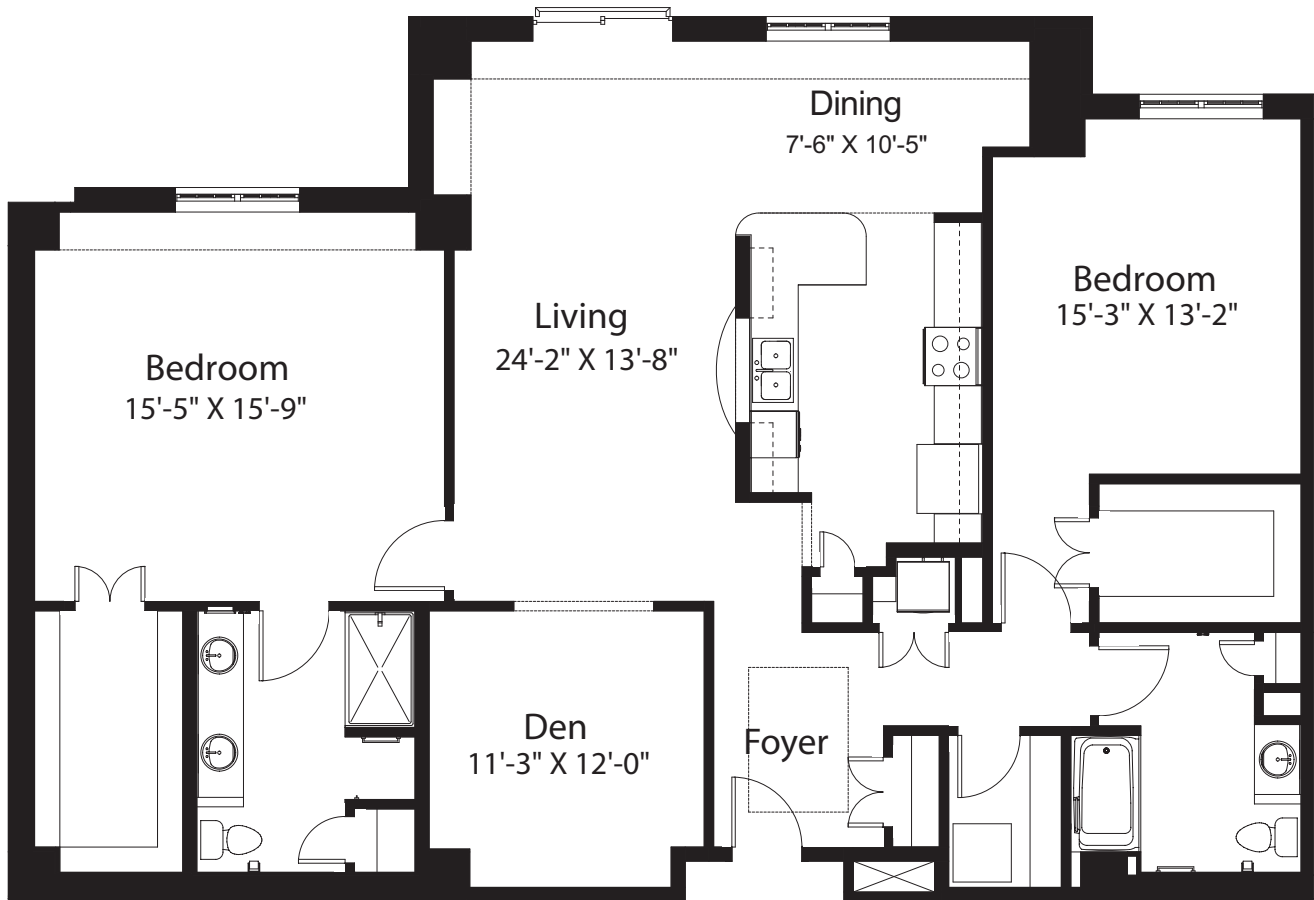

TREZEVANT PLACE

Hickory

2 Bedroom with study | 2 Bath | 1,736 sq. ft.

Square footages are approximate and subject to change.