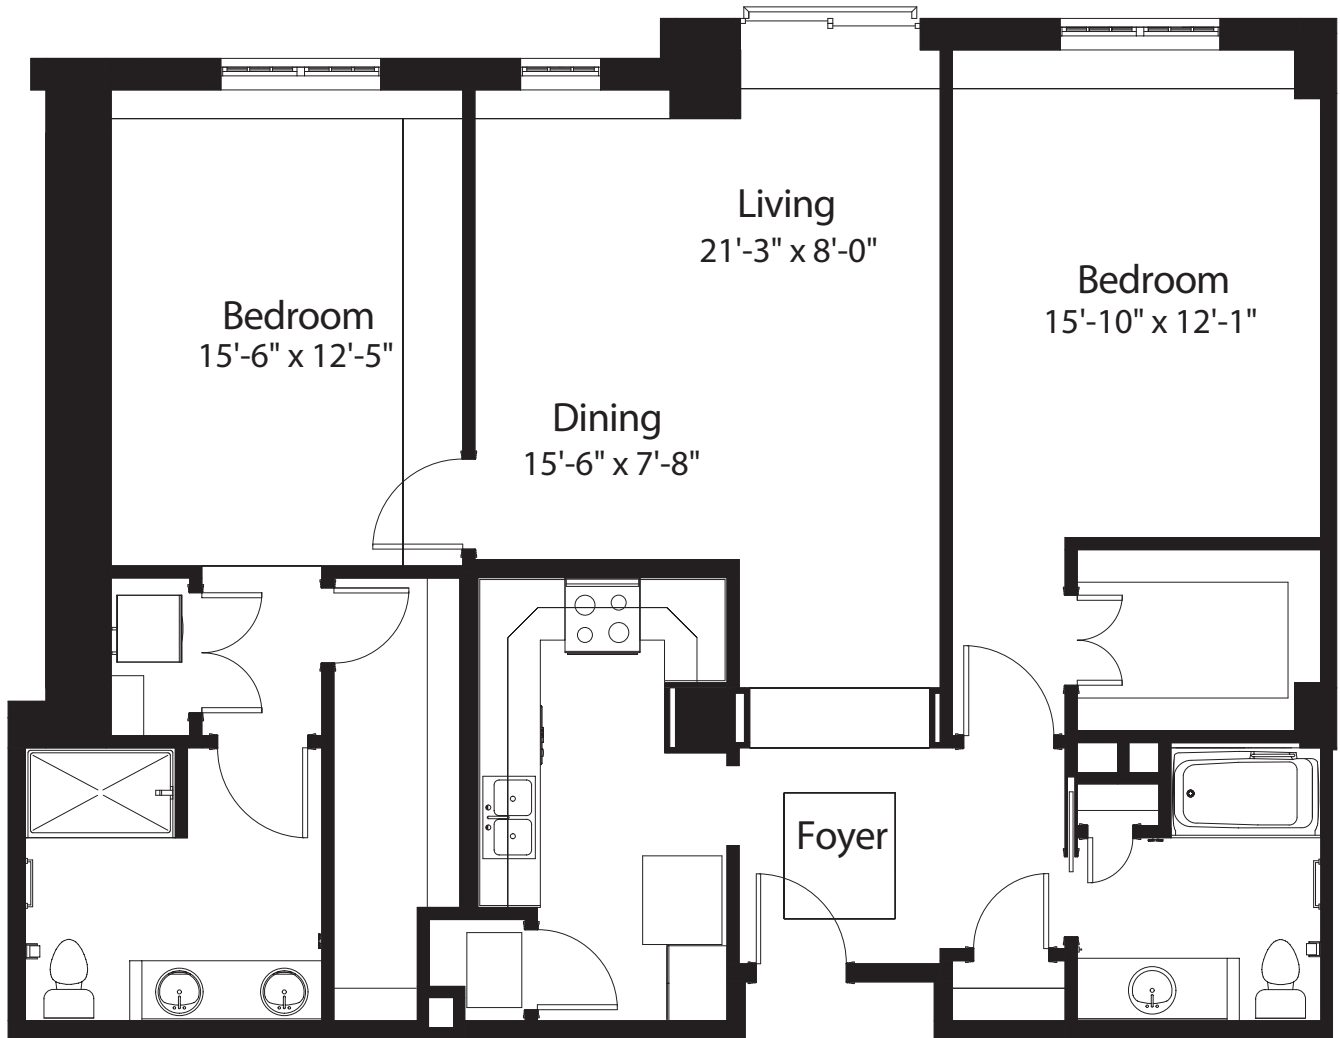

# TREZEVANT PLACE

## Holly

2 Bedroom | 2 Bath | 1,288 sq. ft.

Square footages are approximate and subject to change.