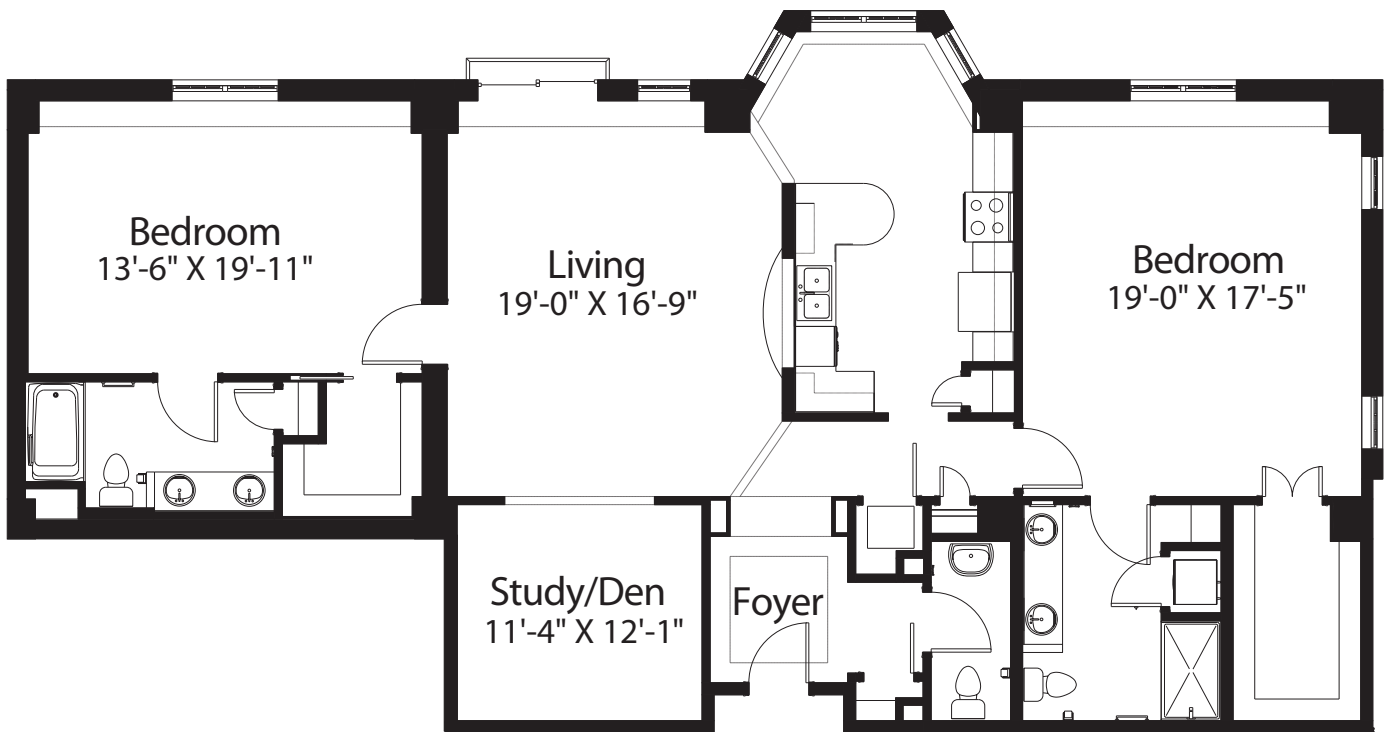

# TREZEVANT PLACE

## Spruce

2 Bedroom with study | 2 Bath | 1,814 sq. ft.

Square footages are approximate and subject to change.